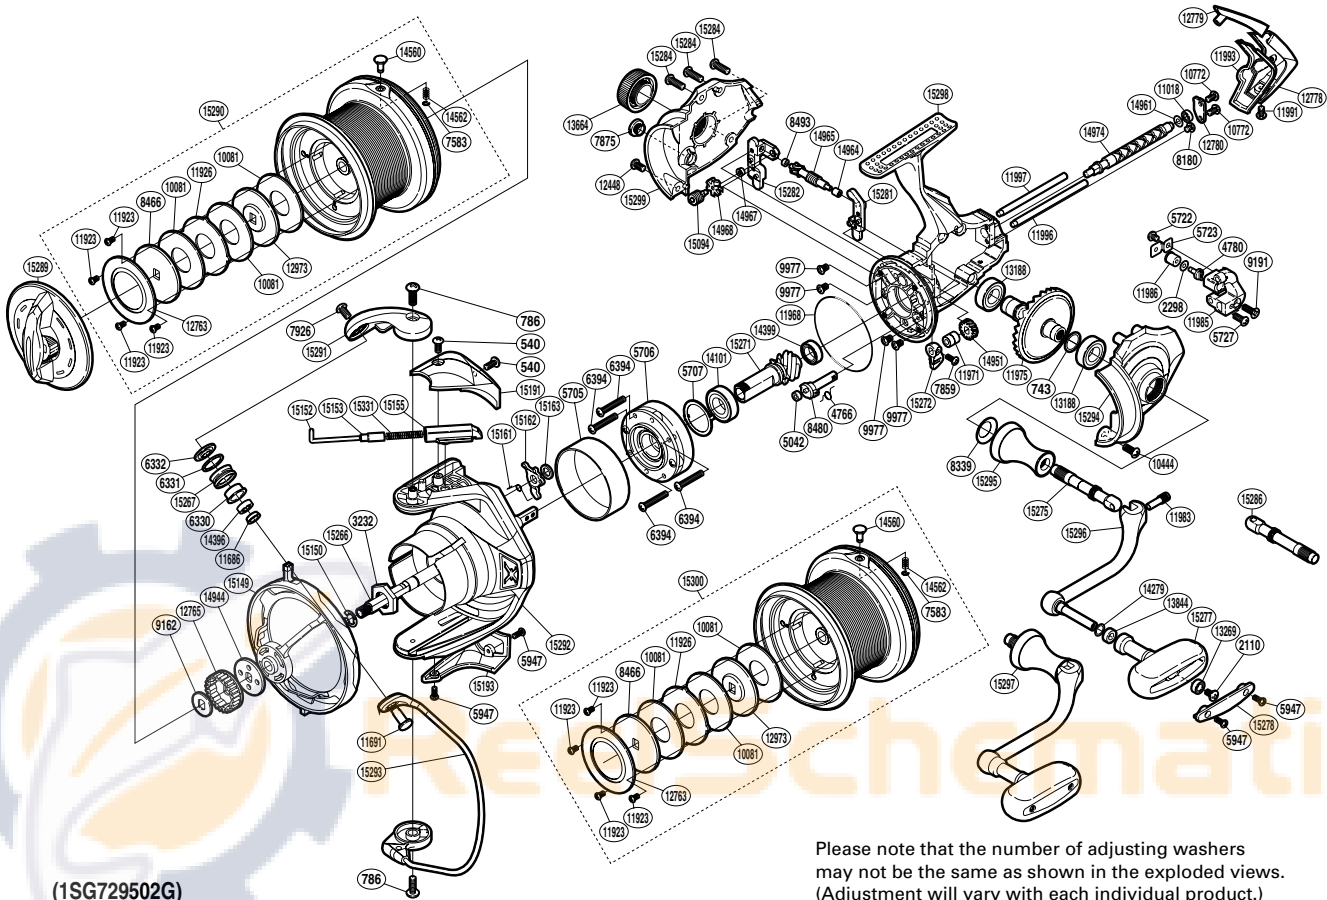

SHIMANO

AERO TECHNIUM 

AR TECH-12000XTC

(1SG729502G)

Please note that the number of adjusting washers may not be the same as shown in the exploded views. (Adjustment will vary with each individual product.)